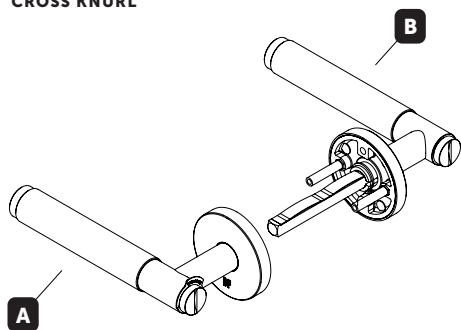

BUSTER + PUNCH

LONDON

DOOR LEVER HANDLE SET CROSS / LINEAR KNURL INSTALLATION 38MM SPRUNG

取扱説明書

CROSS KNURL

LINEAR KNURL

**BUSTER + PUNCH DOOR HANDLE SETS, FOR
INSTALLATION ONTO A 35mm DOOR (MINIMUM).**

**PRODUCT VARIATIONS COVERED BY THIS
INSTRUCTION MANUAL ARE LISTED BELOW:**

DOOR HANDLE SET OF 2 / CROSS / SPRUNG
DOOR HANDLE SET OF 2 / LINEAR / SPRUNG

BUSTER + PUNCH RECOMMENDED TUBULAR LATCHES:
TUBULAR LATCH / FOR DOOR HANDLE / 57mm BACKSET

用途: 住宅用。屋内ドアのみ。

免責事項: 本製品は商用利用には適しておりません。本製品を
導入・設置する際は専門家にお問い合わせください。

6 ROTATE THE LATCH TONGUE TO ENSURE THAT IS IT ORIENTATED CORRECTLY.

4

13

5

 x 1

15

15