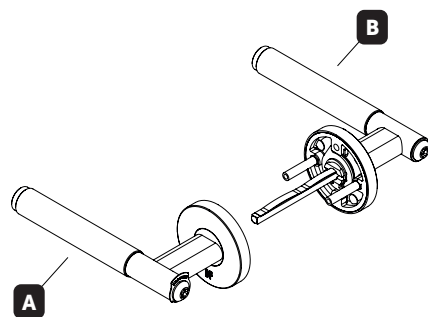

BUSTER + PUNCH

LONDON

DOOR LEVER HANDLE SET CROSS / LINEAR KNURL INSTALLATION 38MM SPRUNG

取扱説明書

CROSS KNURL

LINEAR KNURL

**BUSTER + PUNCH DOOR HANDLE SETS, FOR
INSTALLATION ONTO A 35mm DOOR (MINIMUM).**

**PRODUCT VARIATIONS COVERED BY THIS
INSTRUCTION MANUAL ARE LISTED BELOW:**

DOOR HANDLE SET OF 2 / CROSS / SPRUNG
DOOR HANDLE SET OF 2 / LINEAR / SPRUNG

BUSTER + PUNCH RECOMMENDED TUBULAR LATCHES:
TUBULAR LATCH / FOR DOOR HANDLE / 57mm BACKSET

用途: 住宅用。屋内ドアのみ。

免責事項: 本製品は商用利用には適しておりません。本製品を
導入・設置する際は専門家にお問い合わせください。

6 ROTATE THE LATCH TONGUE TO ENSURE THAT IS IT ORIENTATED CORRECTLY.

4

13

5

 x 1

15

15