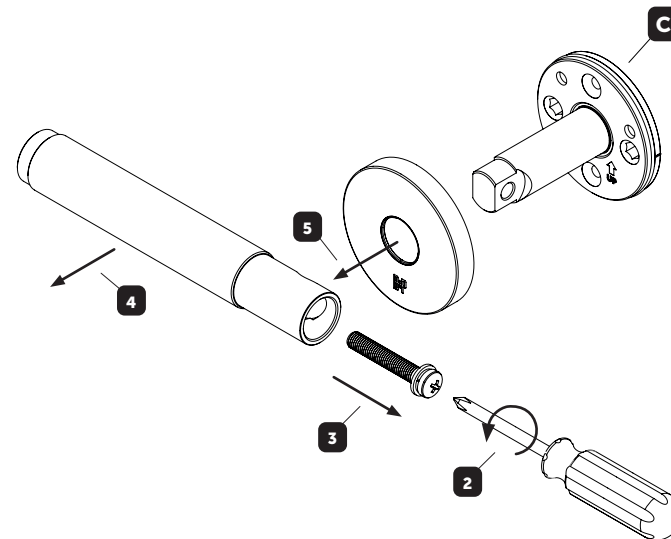

BUSTER + PUNCH

LONDON

DOOR LEVER HANDLE SET CROSS / LINEAR KNURL INSTALLATION 38MM SPRUNG

取扱説明書

CROSS KNURL

LINEAR KNURL

**BUSTER + PUNCH DOOR HANDLE SETS, FOR
INSTALLATION ONTO A 35mm DOOR (MINIMUM).**

**PRODUCT VARIATIONS COVERED BY THIS
INSTRUCTION MANUAL ARE LISTED BELOW:**

DOOR HANDLE SET OF 2 / CROSS / SPRUNG
DOOR HANDLE SET OF 2 / LINEAR / SPRUNG

BUSTER + PUNCH RECOMMENDED TUBULAR LATCHES:
TUBULAR LATCH / FOR DOOR HANDLE / 57mm BACKSET

用途: 住宅用。屋内ドアのみ。

免責事項: 本製品は商用利用には適しておりません。本製品を
導入・設置する際は専門家にお問い合わせください。

BUSTER + PUNCHは使用方法や導入方法等の責任を一切
負いません。

本製品は湿気が多い場所には適しておりません。

CONTENTS

BUSTERANDPUNCH.COM/JP

1

2