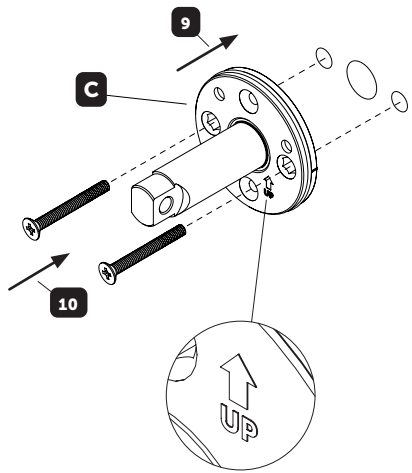

BUSTER + PUNCH

LONDON

DOOR LEVER HANDLE SET CROSS / LINEAR KNURL INSTALLATION 38MM SPRUNG

取扱説明書

CROSS KNURL

LINEAR KNURL

**BUSTER + PUNCH DOOR HANDLE SETS, FOR
INSTALLATION ONTO A 35mm DOOR (MINIMUM).**

**PRODUCT VARIATIONS COVERED BY THIS
INSTRUCTION MANUAL ARE LISTED BELOW:**

DOOR HANDLE SET OF 2 / CROSS / SPRUNG
DOOR HANDLE SET OF 2 / LINEAR / SPRUNG

BUSTER + PUNCH RECOMMENDED TUBULAR LATCHES:
TUBULAR LATCH / FOR DOOR HANDLE / 57mm BACKSET

用途: 住宅用。屋内ドアのみ。

免責事項: 本製品は商用利用には適しておりません。本製品を
導入・設置する際は専門家にお問い合わせください。

6 ROTATE THE LATCH TONGUE TO ENSURE THAT IS IT ORIENTATED CORRECTLY.

4

13

5

 x 1

15

15