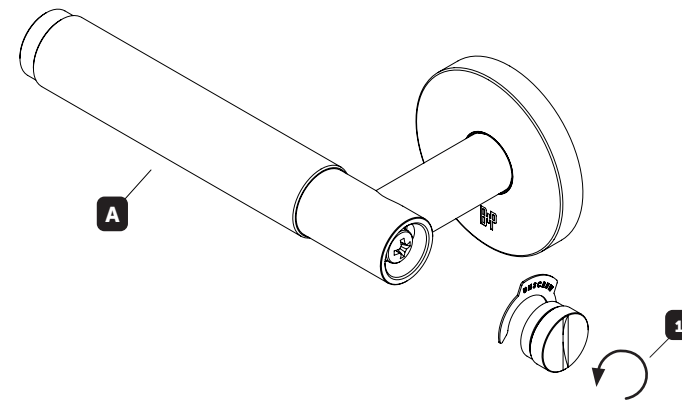

BUSTERANDPUNCH.COM/JP

1