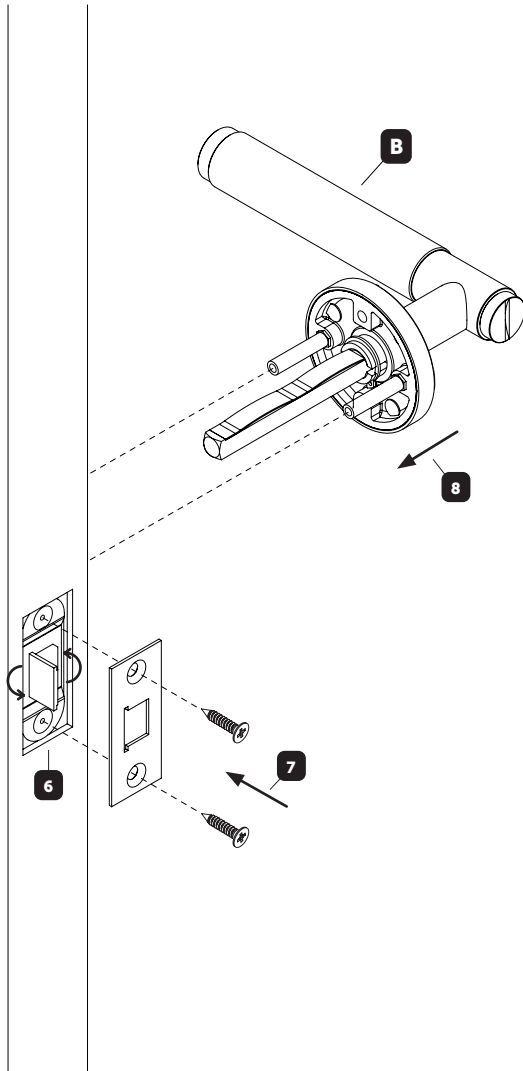

BUSTER + PUNCH

LONDON

DOOR LEVER HANDLE SET CROSS / LINEAR KNURL INSTALLATION 38MM SPRUNG

取扱説明書

CROSS KNURL

LINEAR KNURL

**BUSTER + PUNCH DOOR HANDLE SETS, FOR
INSTALLATION ONTO A 35mm DOOR (MINIMUM).**

**PRODUCT VARIATIONS COVERED BY THIS
INSTRUCTION MANUAL ARE LISTED BELOW:**

DOOR HANDLE SET OF 2 / CROSS / SPRUNG
DOOR HANDLE SET OF 2 / LINEAR / SPRUNG

BUSTER + PUNCH RECOMMENDED TUBULAR LATCHES:
TUBULAR LATCH / FOR DOOR HANDLE / 57mm BACKSET

用途: 住宅用。屋内ドアのみ。

免責事項: 本製品は商用利用には適しておりません。本製品を
導入・設置する際は専門家にお問い合わせください。

6 ROTATE THE LATCH TONGUE TO ENSURE THAT IS IT ORIENTATED CORRECTLY.

4

13

5

 x 1

15

15