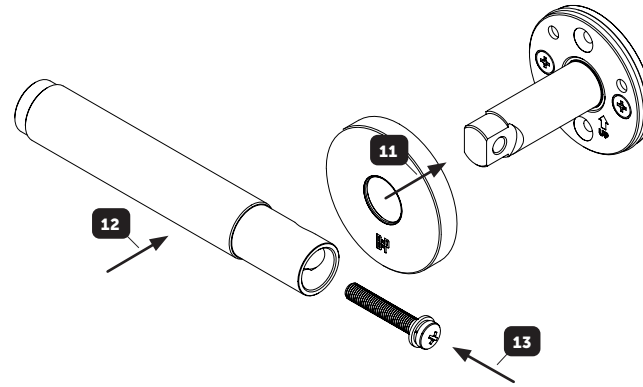

BUSTER + PUNCH

LONDON

DOOR LEVER HANDLE SET CROSS / LINEAR KNURL INSTALLATION 38MM SPRUNG

取扱説明書

CROSS KNURL

LINEAR KNURL

**BUSTER + PUNCH DOOR HANDLE SETS, FOR
INSTALLATION ONTO A 35mm DOOR (MINIMUM).**

**PRODUCT VARIATIONS COVERED BY THIS
INSTRUCTION MANUAL ARE LISTED BELOW:**

DOOR HANDLE SET OF 2 / CROSS / SPRUNG
DOOR HANDLE SET OF 2 / LINEAR / SPRUNG

BUSTER + PUNCH RECOMMENDED TUBULAR LATCHES:
TUBULAR LATCH / FOR DOOR HANDLE / 57mm BACKSET

用途: 住宅用。屋内ドアのみ。

免責事項: 本製品は商用利用には適しておりません。本製品を
導入・設置する際は専門家にお問い合わせください。

6 ROTATE THE LATCH TONGUE TO ENSURE THAT IS IT ORIENTATED CORRECTLY.

4

13

5

 x 1

15

15