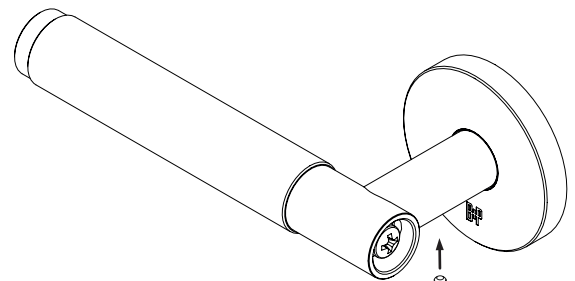

BUSTER + PUNCH

LONDON

DOOR LEVER HANDLE SET CROSS / LINEAR KNURL INSTALLATION 38MM SPRUNG

取扱説明書

CROSS KNURL

LINEAR KNURL

**BUSTER + PUNCH DOOR HANDLE SETS, FOR
INSTALLATION ONTO A 35mm DOOR (MINIMUM).**

**PRODUCT VARIATIONS COVERED BY THIS
INSTRUCTION MANUAL ARE LISTED BELOW:**

DOOR HANDLE SET OF 2 / CROSS / SPRUNG
DOOR HANDLE SET OF 2 / LINEAR / SPRUNG

BUSTER + PUNCH RECOMMENDED TUBULAR LATCHES:
TUBULAR LATCH / FOR DOOR HANDLE / 57mm BACKSET

用途: 住宅用。屋内ドアのみ。

免責事項: 本製品は商用利用には適しておりません。本製品を
導入・設置する際は専門家にお問い合わせください。

6 ROTATE THE LATCH TONGUE TO ENSURE THAT IS IT ORIENTATED CORRECTLY.

4

13

5

 x 1

15

15